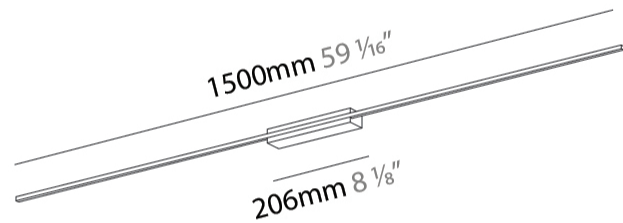

JUST BLACK LINE SURFACE

A33301-

base number LED
Dimming

1. To build a product code in our configurator select the specify button on the base model # product page
2. To build a manual product code on this datasheet choose from the options listed below in blue font and add the suffix to the base model #

GENERAL

Series: Just Black Line
Partner: Prolicht
Division: Architectural
Installation: Surface
Product Type: Wall Surface
Mounting Location: Wall
Light Distribution: Indirect

PHYSICAL

Shape: Rectangle
Length (mm): 1500
Length (in): 59 1/16
Width (mm): 30
Width (in): 1 3/16
Height (mm): 40
Height (in): 1 9/16
Fixture Finish: BLK
Fixture Material: Aluminum

ELECTRICAL

Lamp Type: LED (Zhaga Standard)
Input Wattage (W): 15
Total Output Wattage (W): 13.6
Dimming: [Non-Dimmable](#)
Driver Included: Yes
Driver Location: Integrated
Driver Type: Constant Current - Universal
Driver Class: Class 2
Input Voltage (V): 120 - 277
Constant Current (MA): 580
Upon Request: Remote : 0-10V Dimming

LED

Color Temperature (°K): 2700 / 3000
Max. Delivered Lumen (lm): 703 / 776
Nominal Lumen (lm): 703 / 776
CRI: >80 CRI
Lamp Life (hrs): 50000

OPTICAL

Beam Angle: 178
Adjustability: Fixed

RATINGS AND CERTIFICATIONS

Certified By: CSA Certified to UL and CSA Standards
IP rating: IP20

PROJECT
TYPE
SPECIFIER
QUANTITY
DATE